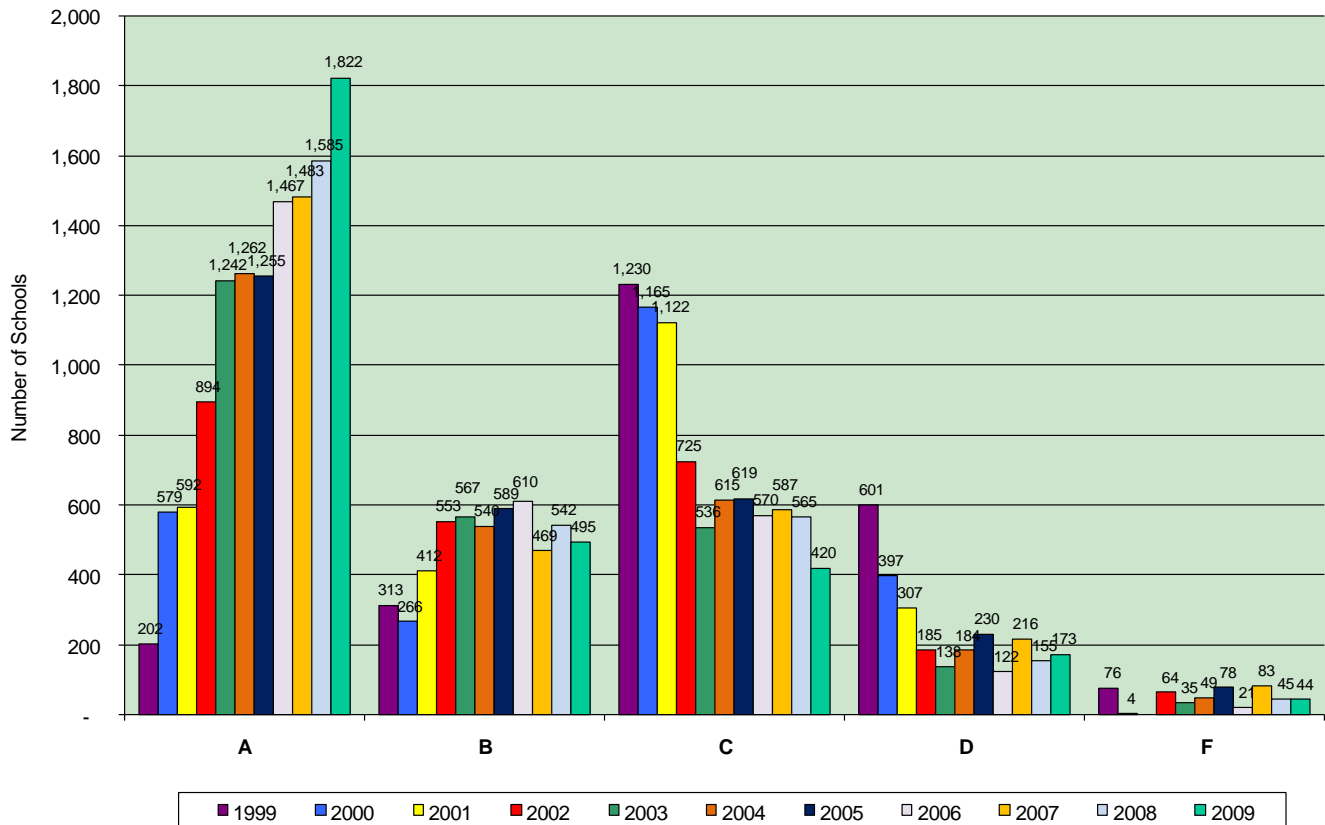

School Grades 1999 - 2009

Since 1999, the number of "A" school grades has increased to 1,822 in 2009 from 202 in 1999, 579 in 2000, 592 in 2001, 894 in 2002, 1,242 in 2003, 1,262 in 2004, 1,255 in 2005, 1,467 in 2006, 1,483 in 2007, and 1,585 in 2008. The number of "B" schools has increased to 495 in 2009 from 313 in 1999, 266 in 2000, 412 in 2001, decreased from 553 in 2002, 567 in 2003, increased from 540 in 2004, decreased from 589 in 2005, 610 in 2006, increased from 469 in 2007, and 542 in 2008. The number of "C" schools has decreased to 420 in 2009 from 1,230 in 1999, 1,165 in 2000, 1,122 in 2001, 725 in 2002, increased from 536 in 2003, decreased from 615 in 2004, 619 in 2005, 570 in 2006, 587 in 2007, and 565 in 2008. The number of "D" schools has decreased to 173 in 2009 from 601 in 1999, 397 in 2000, 307 in 2001, 185 in 2002, increased from 138 in 2003, decreased from 184 in 2004, 230 in 2005, increased from 122 in 2006, decreased from 216 in 2007, and 155 in 2008. The number of "F" schools has decreased to 44 in 2009 from 76 in 1999, increased from 4 in 2000, 0 in 2001, decreased from 64 in 2002, increased from 35 in 2003, decreased from 49 in 2004, 78 in 2005, increased from 21 in 2006, decreased from 83 in 2007, and 45 in 2008.

Source: Florida Department of Education

School Grades 1999 - 2009

In 2009, there were 2,317 "A" and "B" schools. This is an increase from 515 "A" and "B" schools in 1999, 845 in 2000, 1,004 in 2001, 1,447 in 2002, 1,809 in 2003, 1,802 in 2004, 1,844 in 2005, 2,077 in 2006, 1,952 in 2007, and 2,127 in 2008. In 2009, there were 217 "D" and "F" schools. This is a decrease from 677 "D" and "F" schools in 1999, 401 in 2000, 307 in 2001, 249 in 2002, an increase from 173 in 2003, a decrease from 233 in 2004, 308 in 2005, an increase from 143 in 2006, a decrease from 299 in 2007, and 200 in 2008.