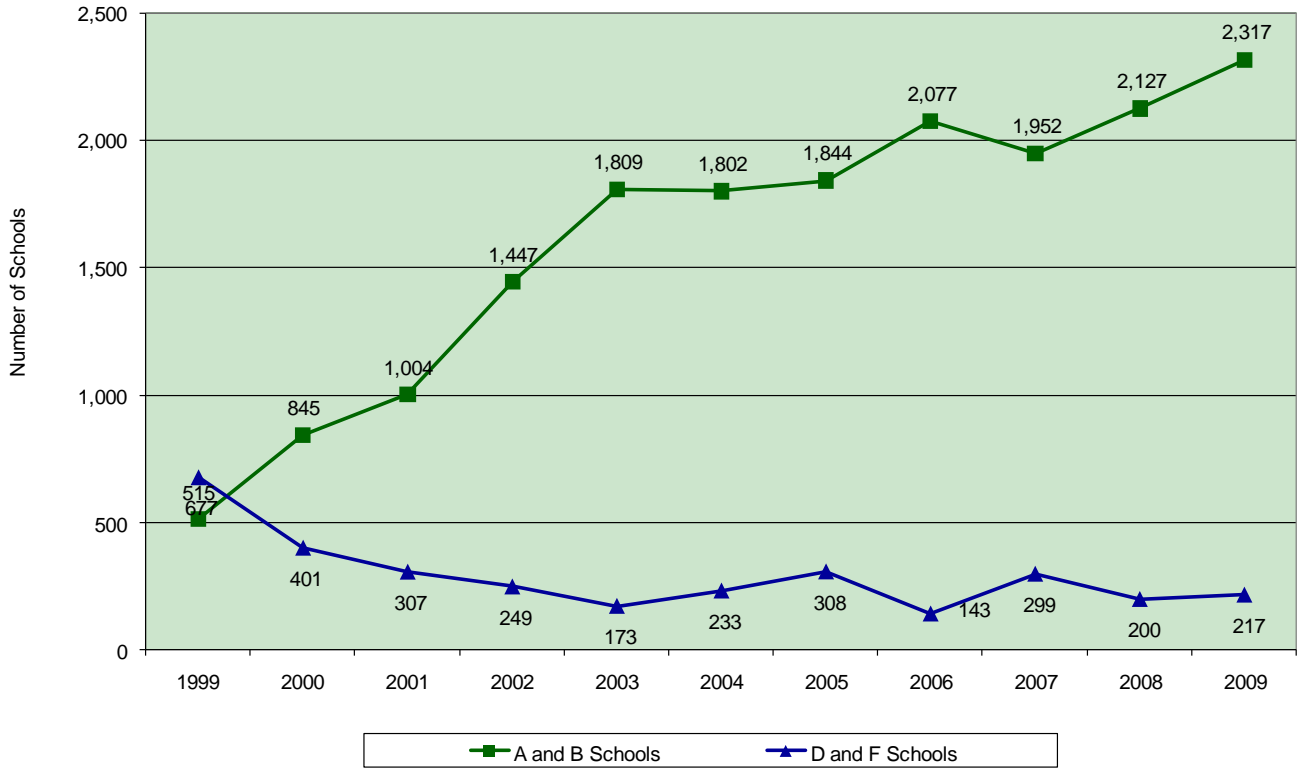

School Grades 1999 - 2009

Since 1999, the number of "A" school grades has increased to 1,822 in 2009 from 202 in 1999, 579 in 2000, 592 in 2001, 894 in 2002, 1,242 in 2003, 1,262 in 2004, 1,255 in 2005, 1,467 in 2006, 1,483 in 2007, and 1,585 in 2008. The number of "B" schools has increased to 495 in 2009 from 313 in 1999, 266 in 2000, 412 in 2001, decreased from 553 in 2002, 567 in 2003, increased from 540 in 2004, decreased from 589 in 2005, 610 in 2006, increased from 469 in 2007, and 542 in 2008. The number of "C" schools has decreased to 420 in 2009 from 1,230 in 1999, 1,165 in 2000, 1,122 in 2001, 725 in 2002, increased from 536 in 2003, decreased from 615 in 2004, 619 in 2005, 570 in 2006, 587 in 2007, and 565 in 2008. The number of "D" schools has decreased to 173 in 2009 from 601 in 1999, 397 in 2000, 307 in 2001, 185 in 2002, increased from 138 in 2003, decreased from 184 in 2004, 230 in 2005, increased from 122 in 2006, decreased from 216 in 2007, and 155 in 2008. The number of "F" schools has decreased to 44 in 2009 from 76 in 1999, increased from 4 in 2000, 0 in 2001, decreased from 64 in 2002, increased from 35 in 2003, decreased from 49 in 2004, 78 in 2005, increased from 21 in 2006, decreased from 83 in 2007, and 45 in 2008.

Source: Florida Department of Education

School Grades 1999 - 2009

In 2009, there were 2,317 "A" and "B" schools. This is an increase from 515 "A" and "B" schools in 1999, 845 in 2000, 1,004 in 2001, 1,447 in 2002, 1,809 in 2003, 1,802 in 2004, 1,844 in 2005, 2,077 in 2006, 1,952 in 2007, and 2,127 in 2008. In 2009, there were 217 "D" and "F" schools. This is a decrease from 677 "D" and "F" schools in 1999, 401 in 2000, 307 in 2001, 249 in 2002, an increase from 173 in 2003, a decrease from 233 in 2004, 308 in 2005, an increase from 143 in 2006, a decrease from 299 in 2007, and 200 in 2008.