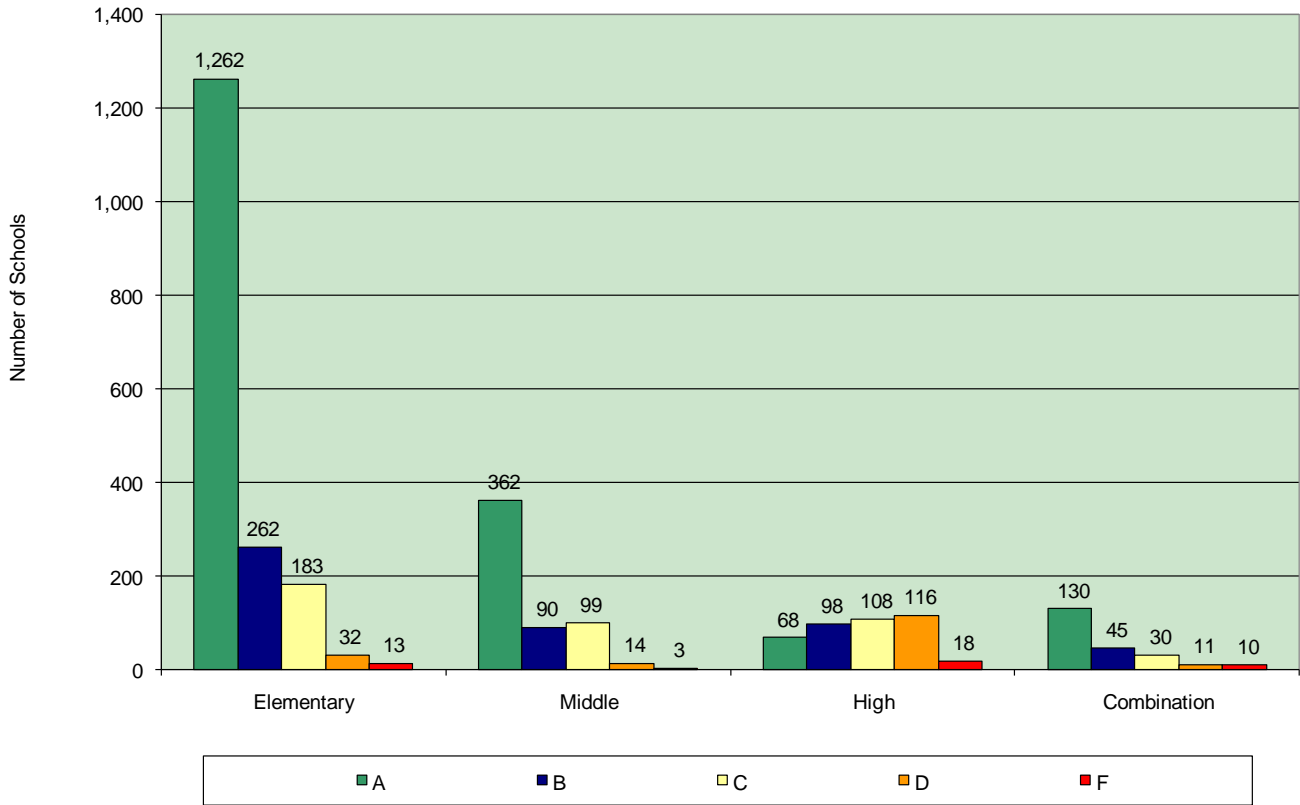

School Grades by School Type 2009

In 2009, there were 1,262 elementary schools, 362 middle schools, 68 high schools, and 130 combination schools that earned an "A" school letter grade; 262 elementary schools, 90 middle schools, 98 high schools, and 45 combination schools that earned a "B" school letter grade; 183 elementary schools, 99 middle schools, 108 high schools, and 30 combination schools that earned a "C" school letter grade; 32 elementary schools, 14 middle schools, 116 high schools, and 11 combination schools that earned a "D" school letter grade; and 13 elementary schools, 3 middle schools, 18 high schools, and 10 combination schools that earned an "F" school letter grade.