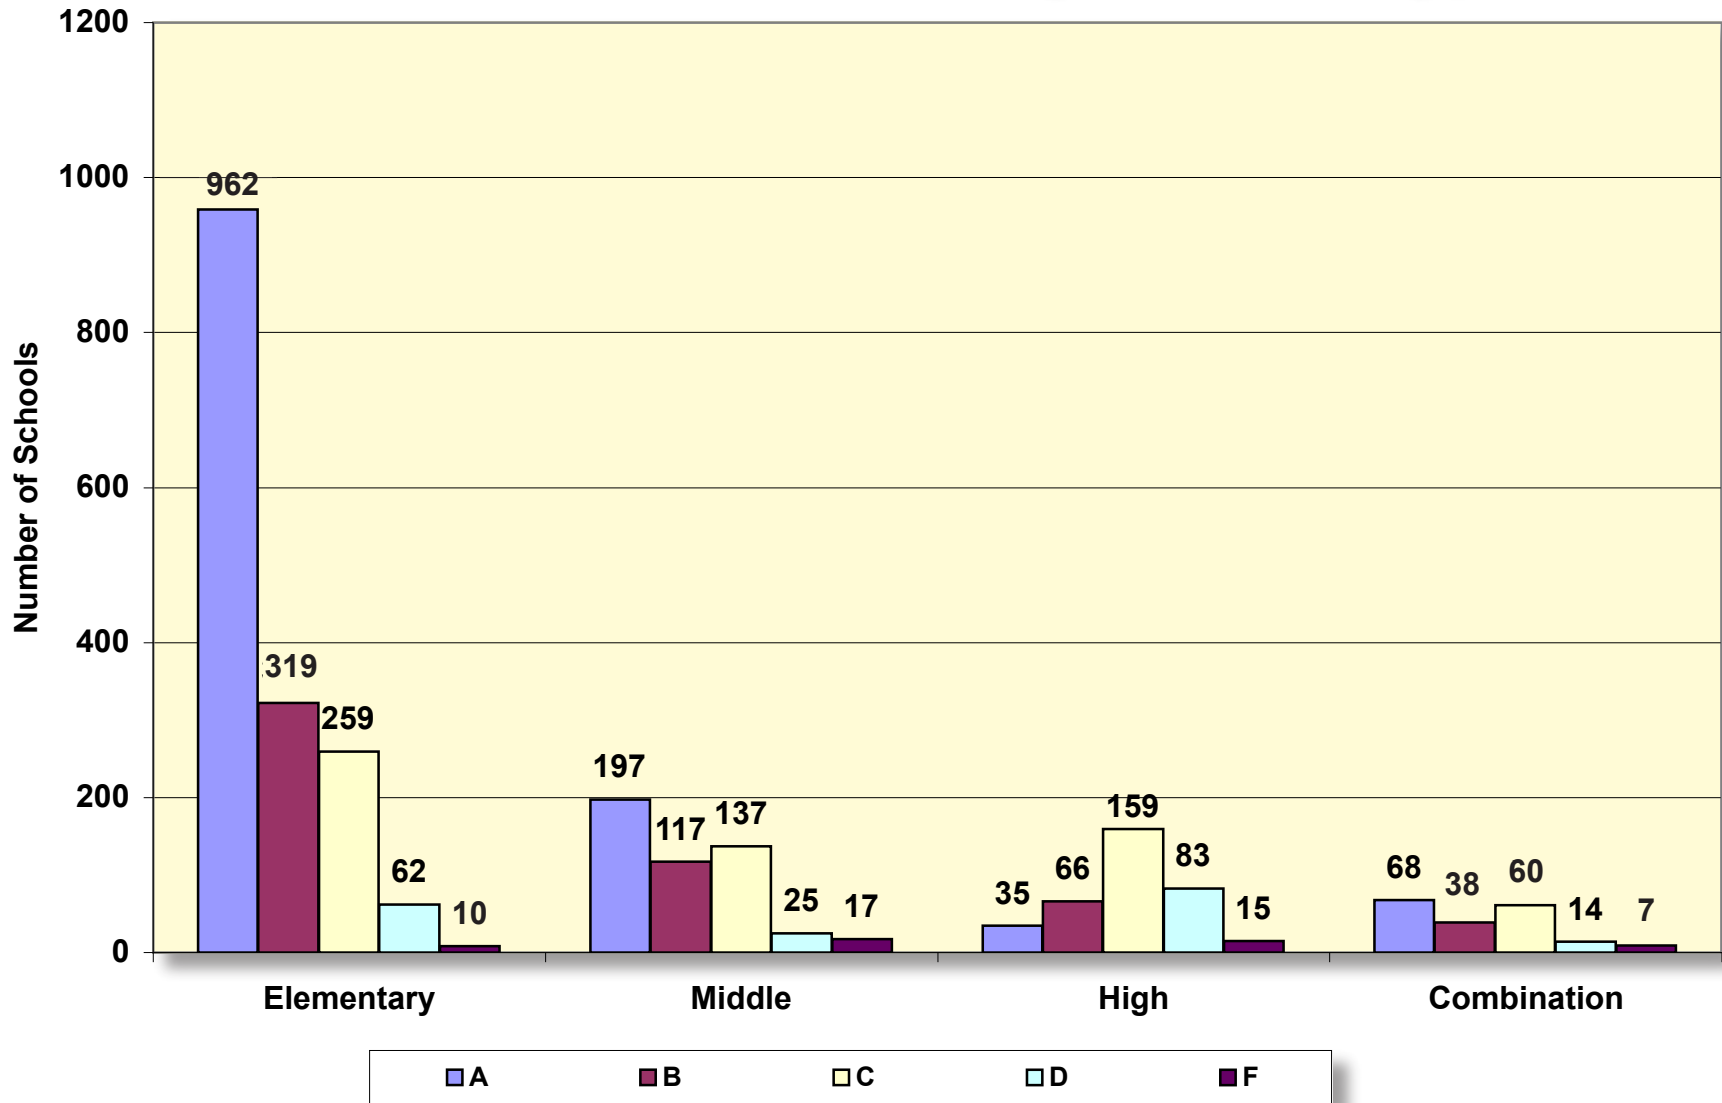

## 2004 School Grades by School Type

In 2004, there were 962 elementary schools, 197 middle schools, 35 high schools and 68 combination schools that earned an A school letter grade; 319 elementary schools, 117 middle schools, 66 high schools, and 38 combination schools that earned a B school letter grade; 259 elementary schools, 137 middle schools, 159 high schools and 60 combination schools that earned an C school letter grade; 62 elementary schools, 25 middle schools, 83 high schools and 14 combination schools that received a D school letter grade; 10 elementary schools, 17 middle schools, 15 high schools and 7 combination schools that received a F school letter grade.