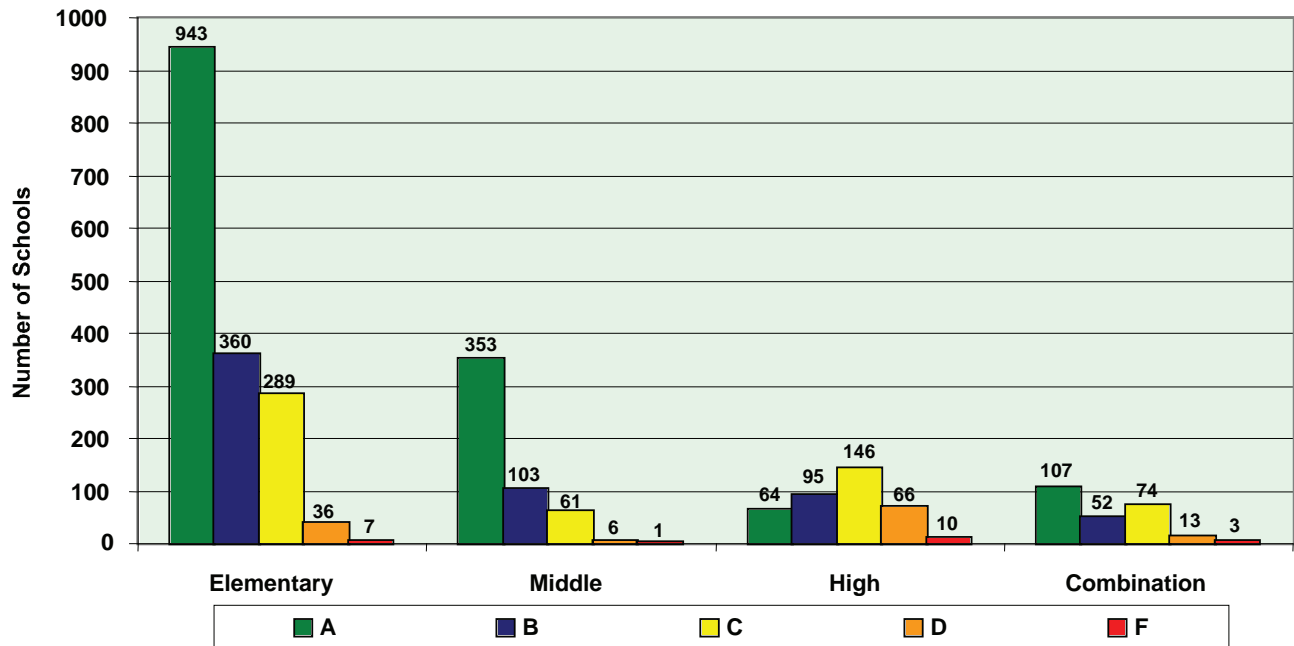

School Grades by School Type 2006

In 2006, there were 943 elementary schools, 353 middle schools, 64 high schools, and 107 combination schools that earned an “A” school grade; 360 elementary schools, 103 middle schools, 95 high schools, and 52 combination schools that earned a “B” school grade; 289 elementary schools, 61 middle schools, 146 high schools, and 74 combination schools that earned a “C” school grade; 36 elementary schools, 6 middle schools, 66 high schools, and 13 combination schools that earned a “D” school grade and; 7 elementary schools, 1 middle school, 10 high schools, and 3 combination schools that earned an “F” school grade.