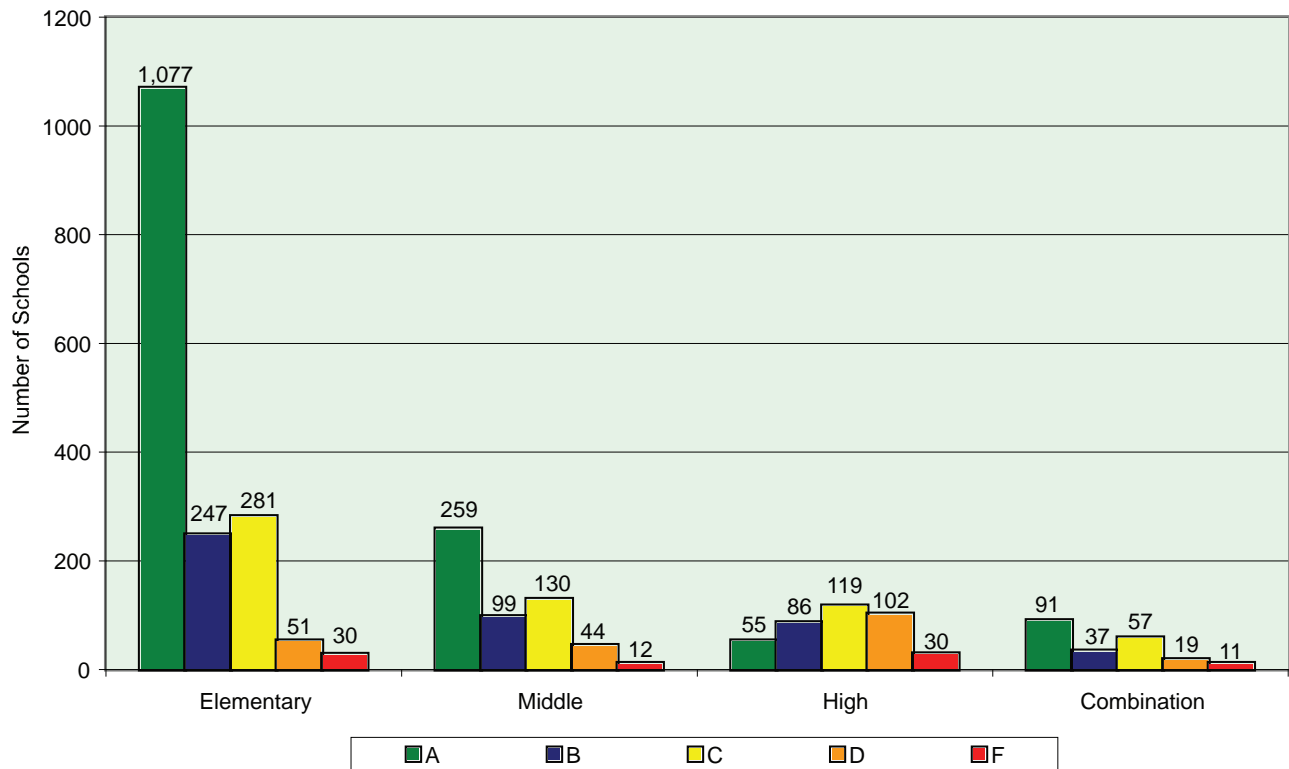

# School Grades by School Type 2007

In 2007, there were 1,077 elementary schools, 259 middle schools, 55 high schools, and 91 combination schools that earned an “A” school letter grade; 247 elementary schools, 99 middle schools, 86 high schools, and 37 combination schools that earned a “B” school letter grade; 281 elementary schools, 130 middle schools, 119 high schools, and 57 combination schools that earned an “C” school letter grade; 51 elementary schools, 44 middle schools, 102 high schools, and 19 combination schools that earned a “D” school letter grade and; 30 elementary schools, 12 middle schools, 30 high schools, and 11 combination schools that earned a “F” school letter grade.