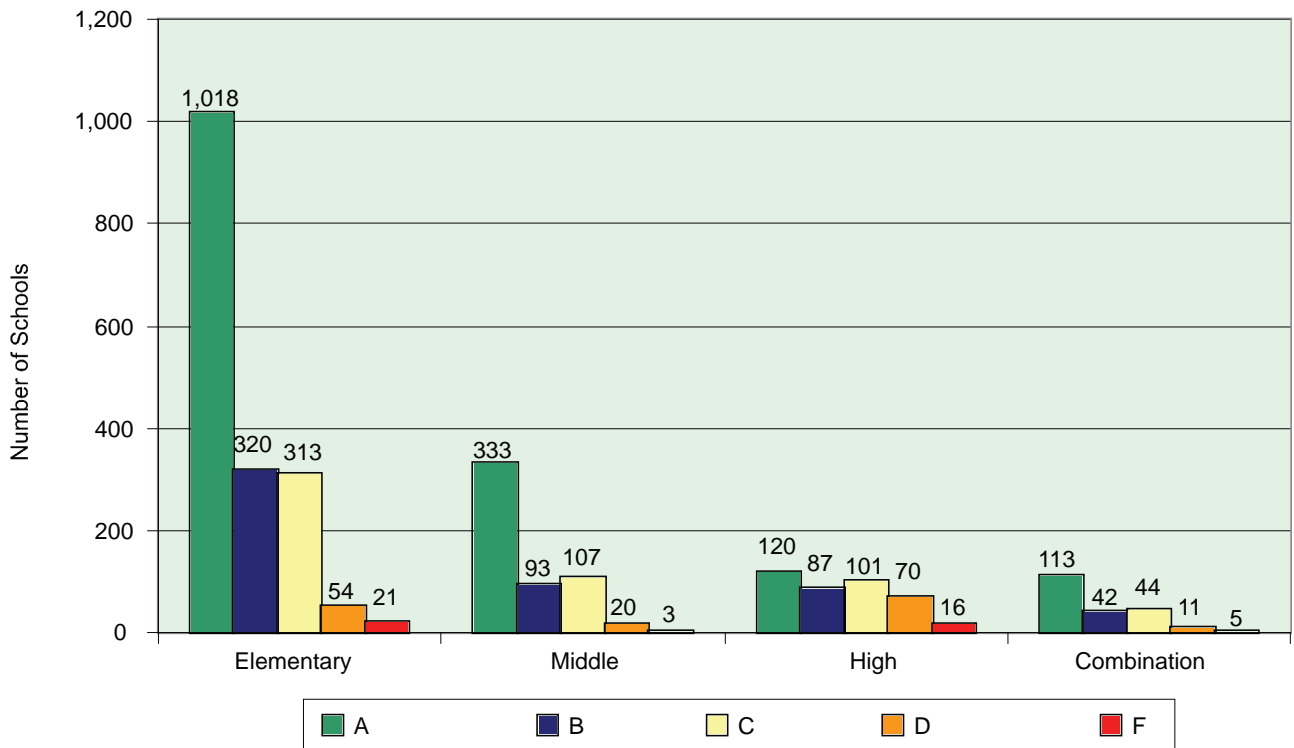

School Grades by School Type 2008

In 2008, there were 1,018 elementary schools, 333 middle schools, 120 high schools, and 113 combination schools that earned an “A” school letter grade; 320 elementary schools, 93 middle schools, 87 high schools, and 42 combination schools that earned a “B” school letter grade; 313 elementary schools, 107 middle schools, 101 high schools, and 44 combination schools that earned a “C” school letter grade; 54 elementary schools, 20 middle schools, 70 high schools, and 11 combination schools that earned a “D” school letter grade; and 21 elementary schools, 3 middle schools, 16 high schools, and 5 combination schools that earned an “F” school letter grade.