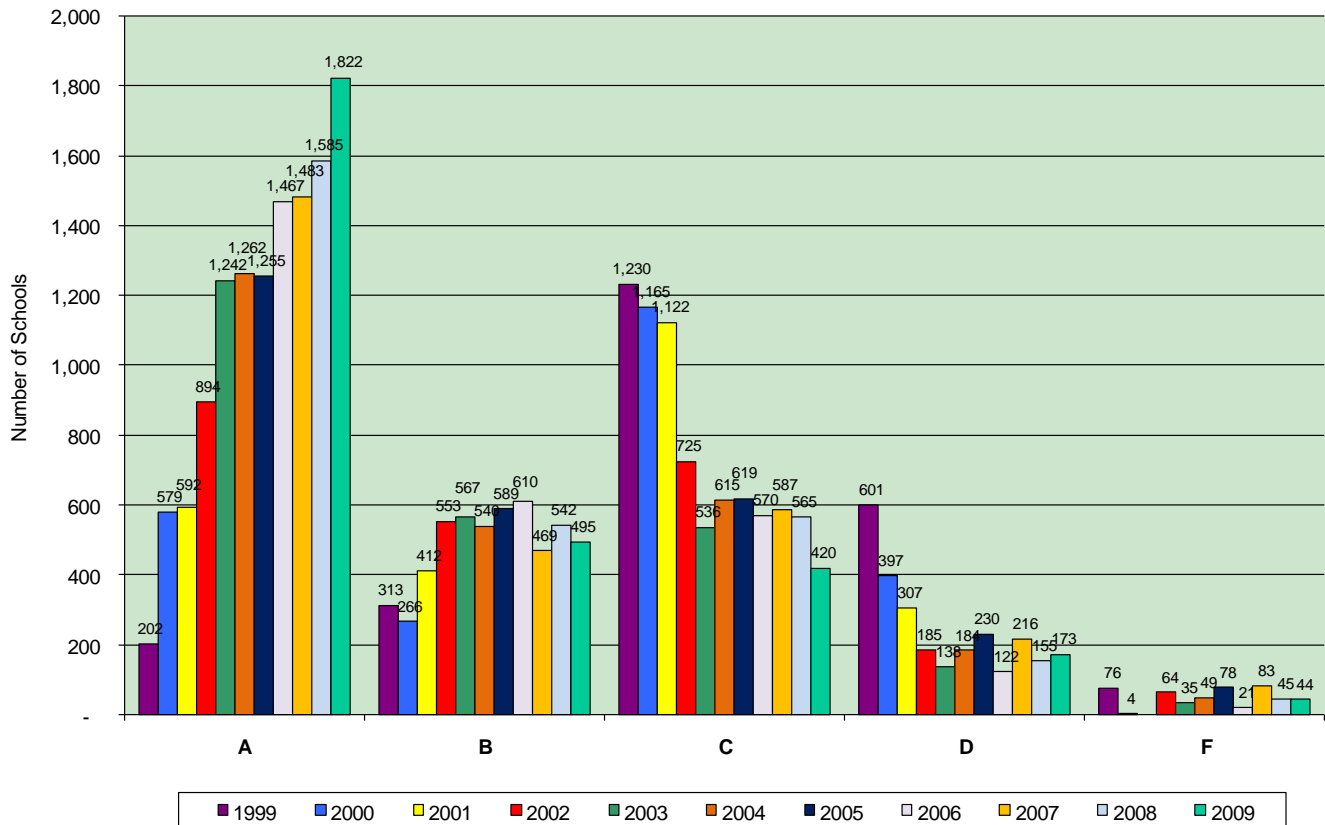

## School Grades 1999 - 2009

Since 1999, the number of "A" school grades has increased to 1,822 in 2009 from 202 in 1999, 579 in 2000, 592 in 2001, 894 in 2002, 1,242 in 2003, 1,262 in 2004, 1,255 in 2005, 1,467 in 2006, 1,483 in 2007, and 1,585 in 2008. The number of "B" schools has increased to 495 in 2009 from 313 in 1999, 266 in 2000, 412 in 2001, decreased from 553 in 2002, 567 in 2003, increased from 540 in 2004, decreased from 589 in 2005, 610 in 2006, increased from 469 in 2007, and 542 in 2008. The number of "C" schools has decreased to 420 in 2009 from 1,230 in 1999, 1,165 in 2000, 1,122 in 2001, 725 in 2002, increased from 536 in 2003, decreased from 615 in 2004, 619 in 2005, 570 in 2006, 587 in 2007, and 565 in 2008. The number of "D" schools has decreased to 173 in 2009 from 601 in 1999, 397 in 2000, 307 in 2001, 185 in 2002, increased from 138 in 2003, decreased from 184 in 2004, 230 in 2005, increased from 122 in 2006, decreased from 216 in 2007, and 155 in 2008. The number of "F" schools has decreased to 44 in 2009 from 76 in 1999, increased from 4 in 2000, 0 in 2001, decreased from 64 in 2002, increased from 35 in 2003, decreased from 49 in 2004, 78 in 2005, increased from 21 in 2006, decreased from 83 in 2007, and 45 in 2008.

## School Grades 1999 - 2009

In 2009, there were 2,317 "A" and "B" schools. This is an increase from 515 "A" and "B" schools in 1999, 845 in 2000, 1,004 in 2001, 1,447 in 2002, 1,809 in 2003, 1,802 in 2004, 1,844 in 2005, 2,077 in 2006, 1,952 in 2007, and 2,127 in 2008. In 2009, there were 217 "D" and "F" schools. This is a decrease from 677 "D" and "F" schools in 1999, 401 in 2000, 307 in 2001, 249 in 2002, an increase from 173 in 2003, a decrease from 233 in 2004, 308 in 2005, an increase from 143 in 2006, a decrease from 299 in 2007, and 200 in 2008.