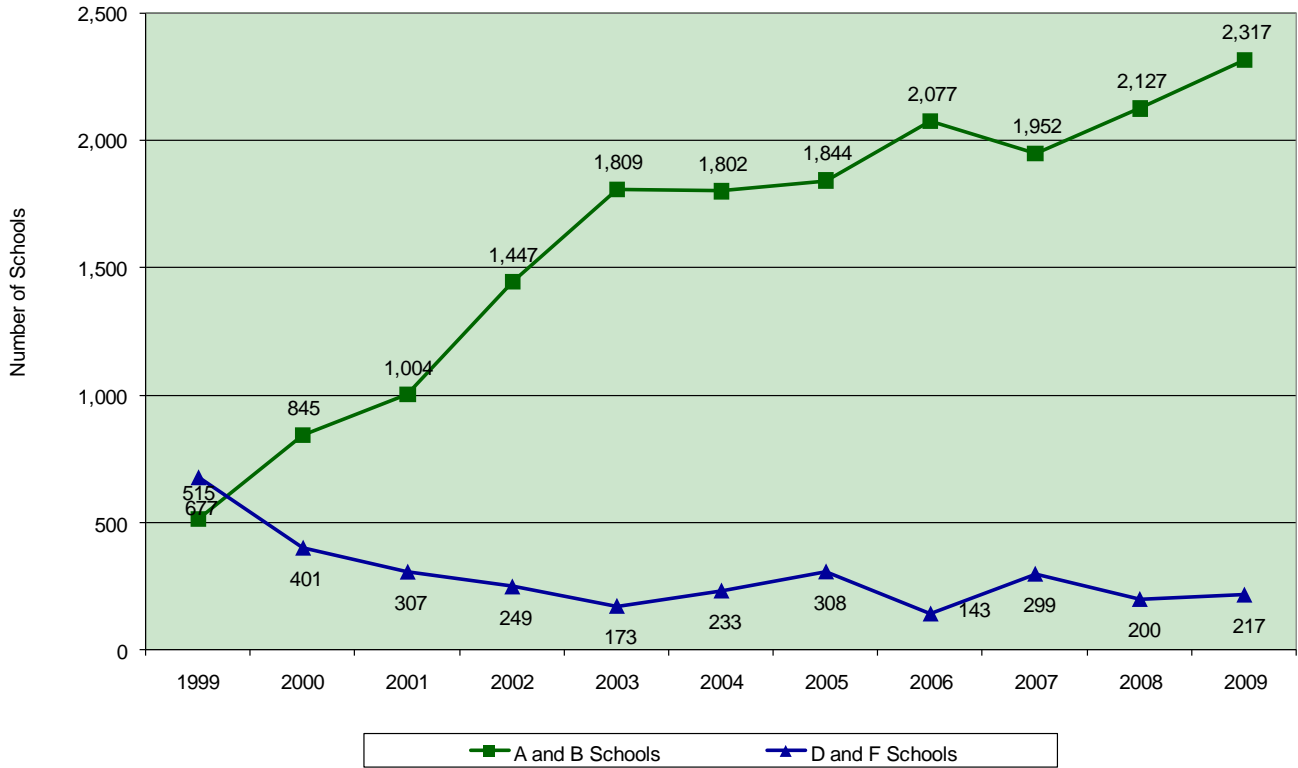

## School Grades 1999 - 2009

Since 1999, the number of "A" school grades has increased to 1,822 in 2009 from 202 in 1999, 579 in 2000, 592 in 2001, 894 in 2002, 1,242 in 2003, 1,262 in 2004, 1,255 in 2005, 1,467 in 2006, 1,483 in 2007, and 1,585 in 2008. The number of "B" schools has increased to 495 in 2009 from 313 in 1999, 266 in 2000, 412 in 2001, decreased from 553 in 2002, 567 in 2003, increased from 540 in 2004, decreased from 589 in 2005, 610 in 2006, increased from 469 in 2007, and 542 in 2008. The number of "C" schools has decreased to 420 in 2009 from 1,230 in 1999, 1,165 in 2000, 1,122 in 2001, 725 in 2002, increased from 536 in 2003, decreased from 615 in 2004, 619 in 2005, 570 in 2006, 587 in 2007, and 565 in 2008. The number of "D" schools has decreased to 173 in 2009 from 601 in 1999, 397 in 2000, 307 in 2001, 185 in 2002, increased from 138 in 2003, decreased from 184 in 2004, 230 in 2005, increased from 122 in 2006, decreased from 216 in 2007, and 155 in 2008. The number of "F" schools has decreased to 44 in 2009 from 76 in 1999, increased from 4 in 2000, 0 in 2001, decreased from 64 in 2002, increased from 35 in 2003, decreased from 49 in 2004, 78 in 2005, increased from 21 in 2006, decreased from 83 in 2007, and 45 in 2008.

## School Grades 1999 - 2009

In 2009, there were 2,317 "A" and "B" schools. This is an increase from 515 "A" and "B" schools in 1999, 845 in 2000, 1,004 in 2001, 1,447 in 2002, 1,809 in 2003, 1,802 in 2004, 1,844 in 2005, 2,077 in 2006, 1,952 in 2007, and 2,127 in 2008. In 2009, there were 217 "D" and "F" schools. This is a decrease from 677 "D" and "F" schools in 1999, 401 in 2000, 307 in 2001, 249 in 2002, an increase from 173 in 2003, a decrease from 233 in 2004, 308 in 2005, an increase from 143 in 2006, a decrease from 299 in 2007, and 200 in 2008.