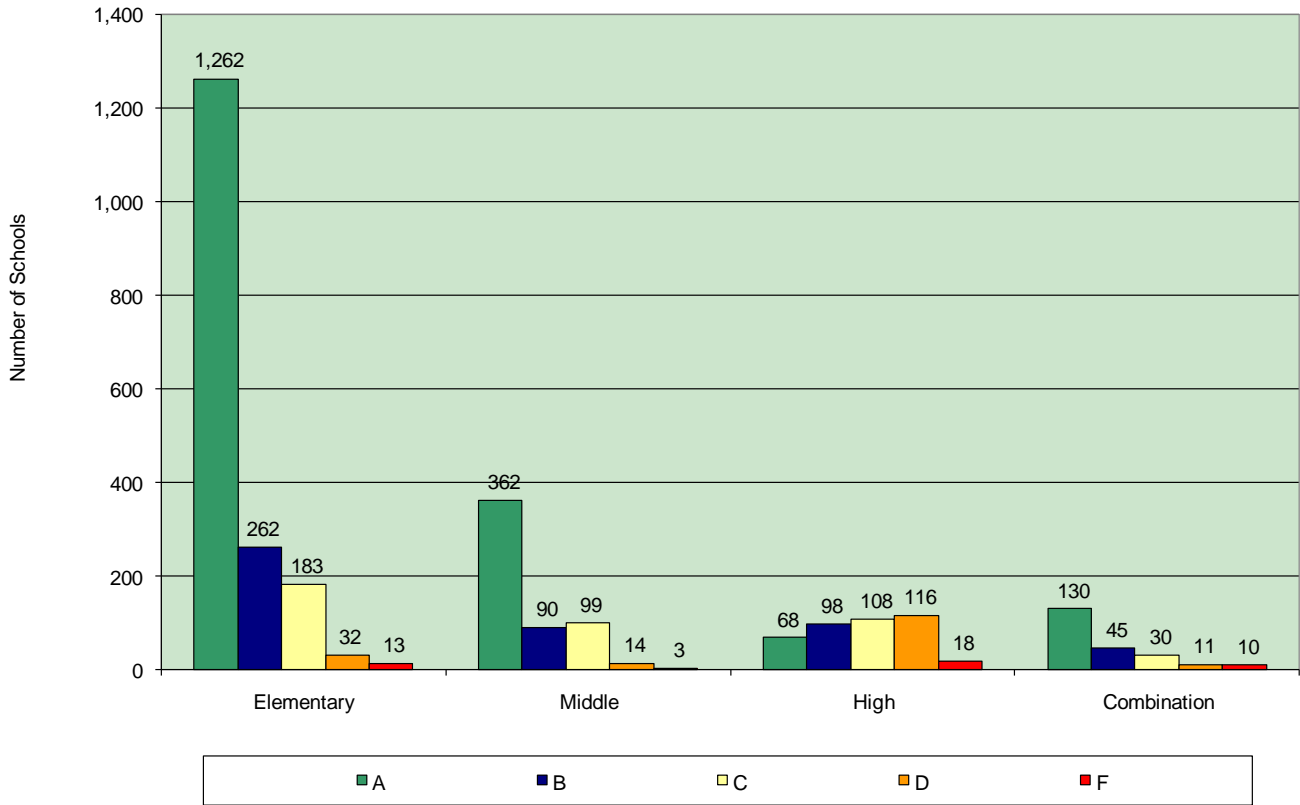

## School Grades by School Type 2009

In 2009, there were 1,262 elementary schools, 362 middle schools, 68 high schools, and 130 combination schools that earned an "A" school letter grade; 262 elementary schools, 90 middle schools, 98 high schools, and 45 combination schools that earned a "B" school letter grade; 183 elementary schools, 99 middle schools, 108 high schools, and 30 combination schools that earned a "C" school letter grade; 32 elementary schools, 14 middle schools, 116 high schools, and 11 combination schools that earned a "D" school letter grade; and 13 elementary schools, 3 middle schools, 18 high schools, and 10 combination schools that earned an "F" school letter grade.